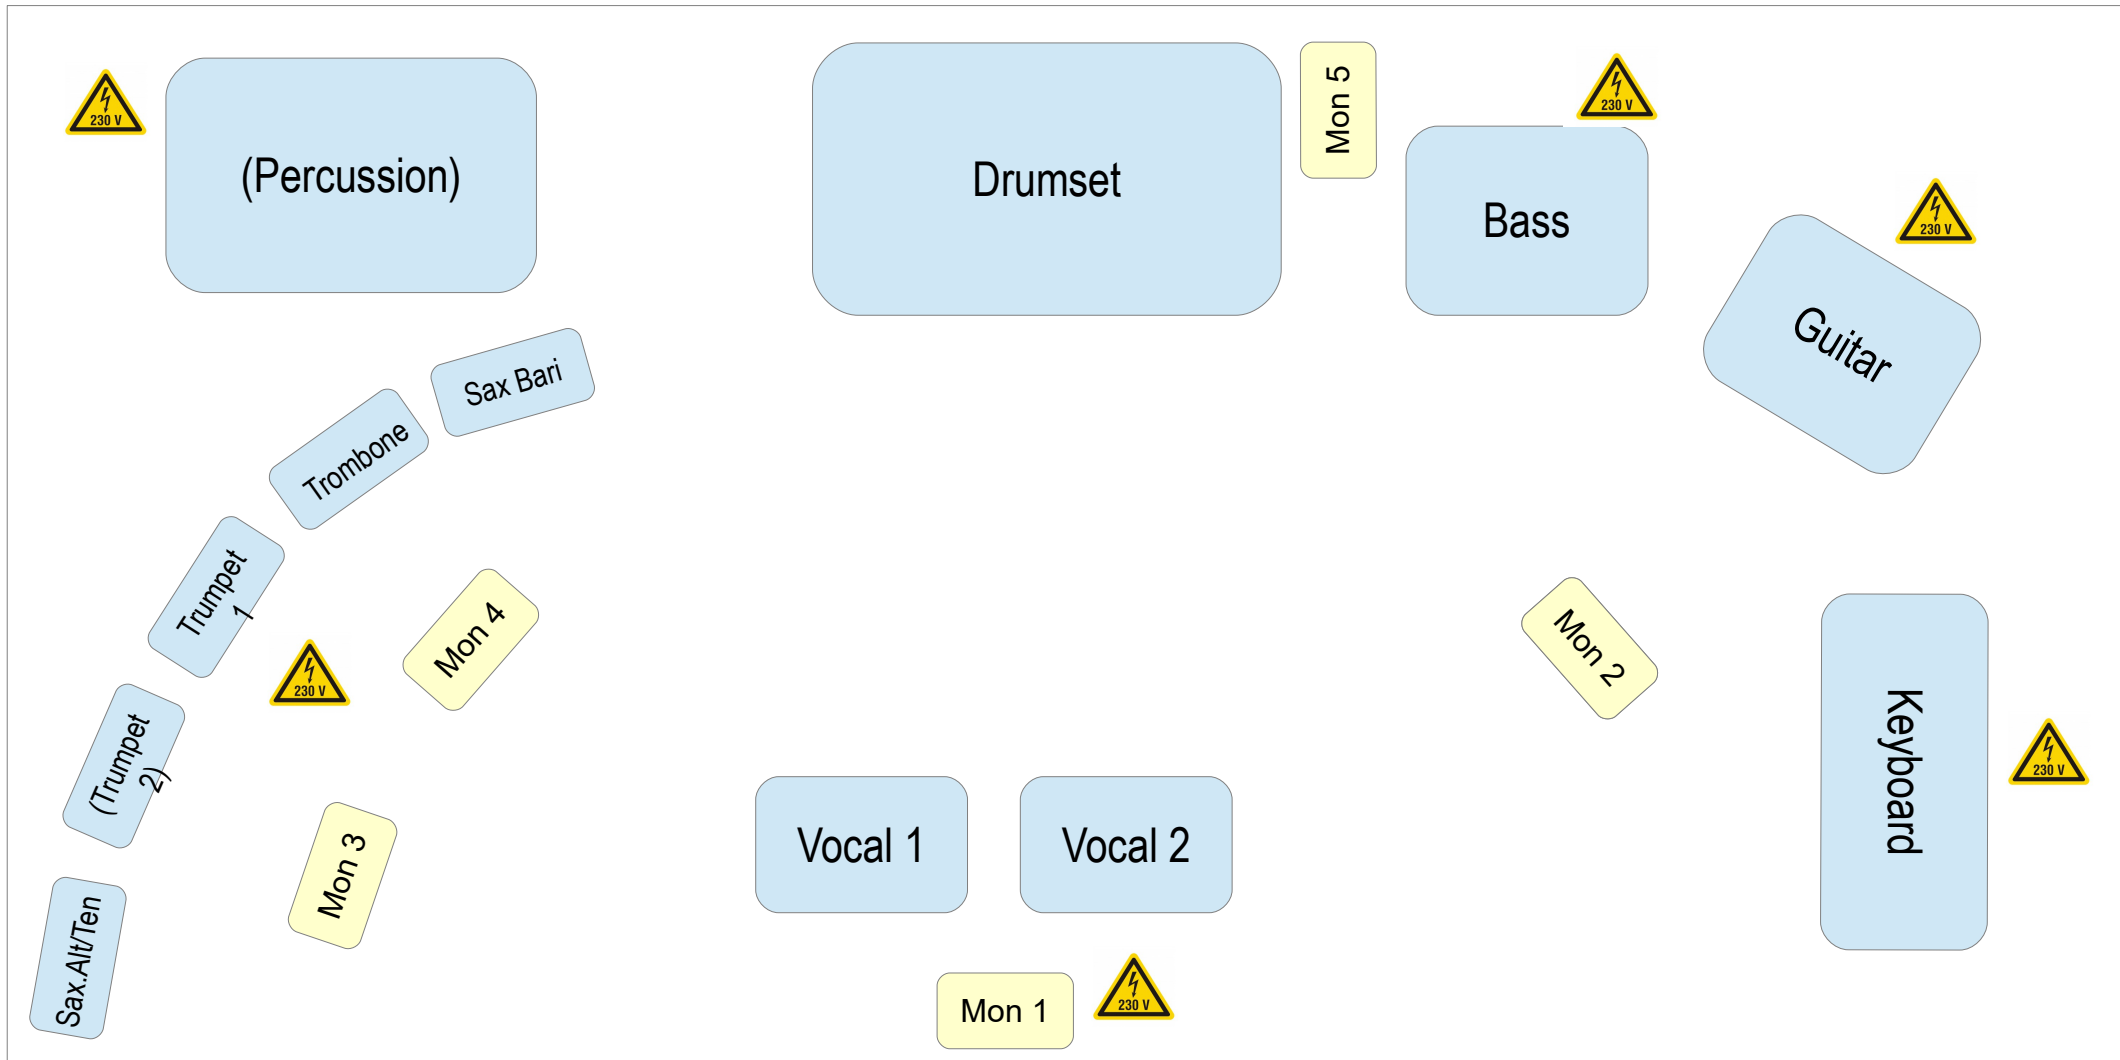

## WHAT THE FUNK – STAGE RIDER

 = 230V socket

 = Monitor

Stage size: 8x4m or similar (at least 28m<sup>2</sup>)

Percussion & Trumpet 2 are OPTIONAL. Depending on stage size and availabilities.

On big stages: 2 monitors for the Vocals